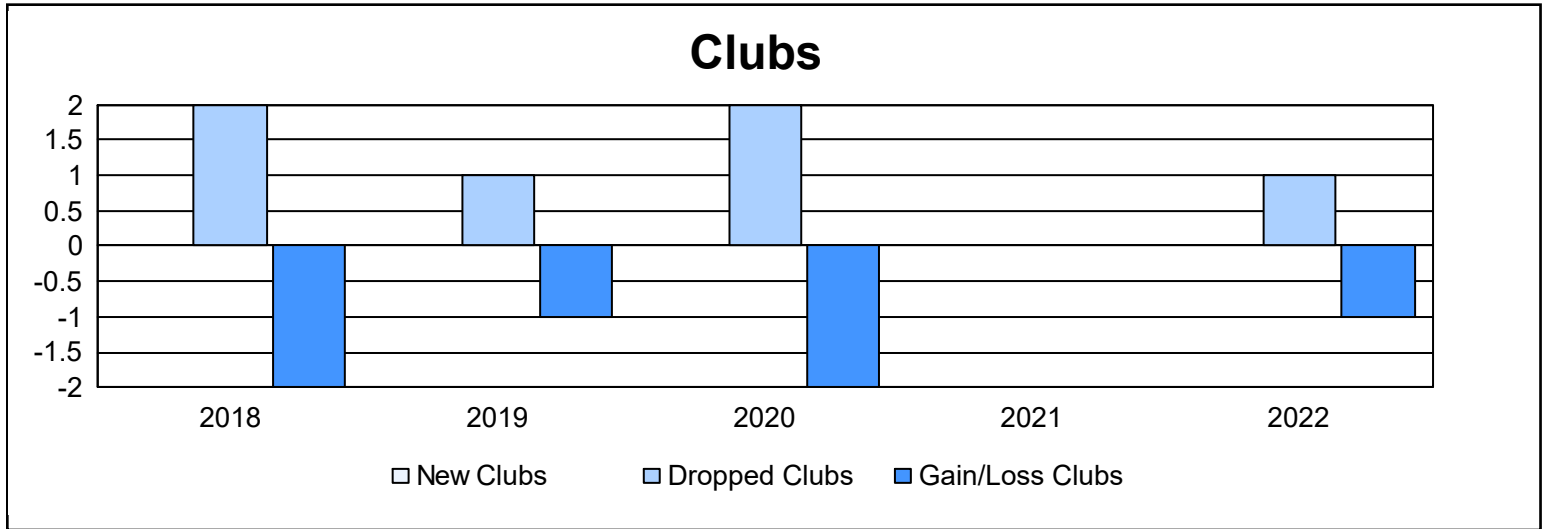

Year	New Clubs	Dropped Clubs	Gain/ Loss Clubs	New Members	Charter Members	Reinstate Members	Transfer Members	Total Member Added	Total Members Dropped	Gain/ Loss Members
2017-2018	0	2	-2	83	1	2	12	98	169	-71
2018-2019	0	1	-1	61	0	5	2	68	123	-55
2019-2020	0	2	-2	71	2	2	3	78	103	-25
2020-2021	0	0	0	37	0	2	3	42	120	-78
2021-2022	0	1	-1	53	0	9	4	66	116	-50
<b>Average</b>	<b>0</b>	<b>1</b>	<b>-1</b>	<b>61</b>	<b>1</b>	<b>4</b>	<b>5</b>	<b>70</b>	<b>126</b>	<b>-56</b>

### Membership Composition June 2022 Cumulative