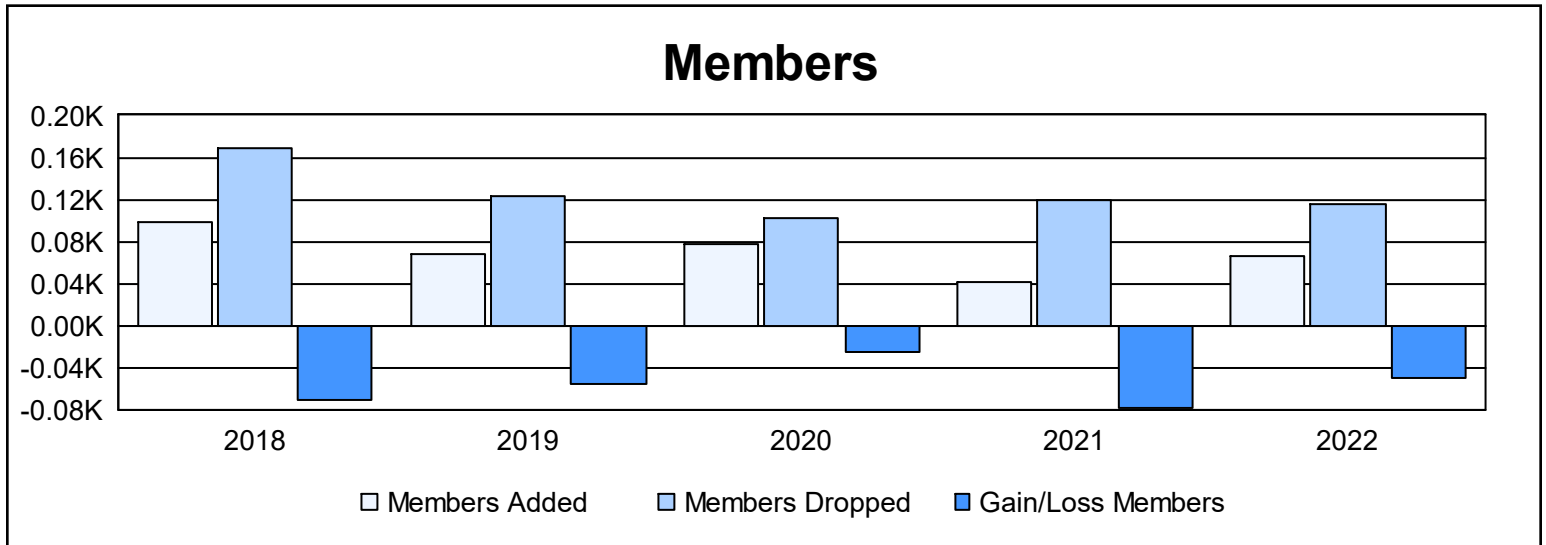

Year	New Clubs	Dropped Clubs	Gain/ Loss Clubs	New Members	Charter Members	Reinstate Members	Transfer Members	Total Member Added	Total Members Dropped	Gain/ Loss Members
2017-2018	0	2	-2	83	1	2	12	98	169	-71
2018-2019	0	1	-1	61	0	5	2	68	123	-55
2019-2020	0	2	-2	71	2	2	3	78	103	-25
2020-2021	0	0	0	37	0	2	3	42	120	-78
2021-2022	0	1	-1	53	0	9	4	66	116	-50
<b>Average</b>	<b>0</b>	<b>1</b>	<b>-1</b>	<b>61</b>	<b>1</b>	<b>4</b>	<b>5</b>	<b>70</b>	<b>126</b>	<b>-56</b>

### Membership Composition June 2022 Cumulative